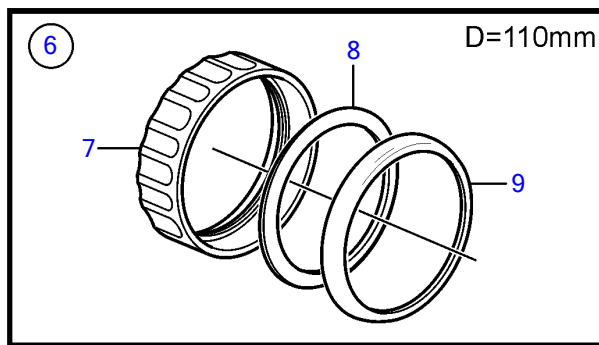

5.0GXIE-270-R

D=110mm

D=110mm

5.0GXIE-270-R

REF	PART NO.	QTY	DESCRIPTION	SEE SEC.	NOTES
1	3885214	1	Instrument		Oil pressure, coolant temp, fuel level, volt meter, White
			• Bulletin P-36-9-3	P-36-9-3-EN	New products in the EVC family
1	3885215	1	Instrument		Trim (analog), coolant temp, fuel level, volt meter, White
			• Bulletin P-36-9-3	P-36-9-3-EN	New products in the EVC family
1	3847876	1	Instrument		Oil pressure, coolant temp, fuel level, volt meter, Black
			• Bulletin P-36-9-3	P-36-9-3-EN	New products in the EVC family
1	3847879	1	Instrument		Trim (analog), coolant temp, fuel level, volt meter, Black
			• Bulletin P-36-9-3	P-36-9-3-EN	New products in the EVC family
2	3847888	1	Mounting kit		Black
			• Bulletin P-36-9-3	P-36-9-3-EN	New products in the EVC family
3	(3884098)	1	• Attaching ring		Obsolete part
4	3884103	1	• Gasket		
5	3847887	1	• Ring		
6	3885216	1	Mounting kit		Chrome
			• Bulletin P-36-9-3	P-36-9-3-EN	New products in the EVC family
7	(3884098)	1	• Attaching ring		Obsolete part
8	3884103	1	• Gasket		
9	3884096	1	• Ring		
10	3886791	1	X-ring		For flush mounting.
			• Bulletin P-36-9-3	P-36-9-3-EN	New products in the EVC family
11	874759	1	Extension cable\verl		L=1000mm
	3807043	1	Extension cable\verl		L=3000mm

47701919-30-22182

24013

Upd:2014-06-20

5.0GXIE-270-R

VOLVO
PENTA