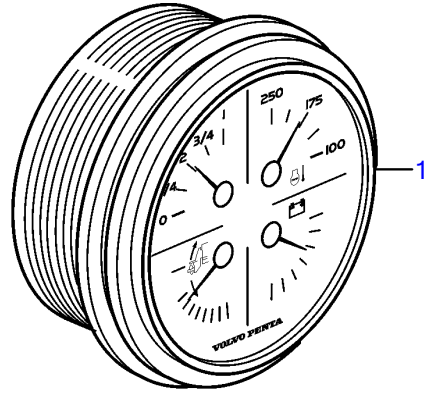

5.0GXIE-270-R

D=110mm

D=110mm

5.0GXIE-270-R

REF	PART NO.	QTY	DESCRIPTION	SEE SEC.	NOTES
1	3885214	1	Instrument		Oil pressure, coolant temp, fuel level, volt meter, White
			• Bulletin P-36-9-3	P-36-9-3-EN	New products in the EVC family
1	3885215	1	Instrument		Trim (analog), coolant temp, fuel level, volt meter, White
			• Bulletin P-36-9-3	P-36-9-3-EN	New products in the EVC family
1	3847876	1	Instrument		Oil pressure, coolant temp, fuel level, volt meter, Black
			• Bulletin P-36-9-3	P-36-9-3-EN	New products in the EVC family
1	3847879	1	Instrument		Trim (analog), coolant temp, fuel level, volt meter, Black
			• Bulletin P-36-9-3	P-36-9-3-EN	New products in the EVC family
2	3847888	1	Mounting kit		Black
			• Bulletin P-36-9-3	P-36-9-3-EN	New products in the EVC family
3	(3884098)	1	• Attaching ring		Obsolete part
4	3884103	1	• Gasket		
5	3847887	1	• Ring		
6	3885216	1	Mounting kit		Chrome
			• Bulletin P-36-9-3	P-36-9-3-EN	New products in the EVC family
7	(3884098)	1	• Attaching ring		Obsolete part
8	3884103	1	• Gasket		
9	3884096	1	• Ring		
10	3886791	1	X-ring		For flush mounting.
			• Bulletin P-36-9-3	P-36-9-3-EN	New products in the EVC family
11	874759	1	Extension cable\verl		L=1000mm
	3807043	1	Extension cable\verl		L=3000mm

47701919-30-22182

24013

Upd:2014-06-20

5.0GXIE-270-R

VOLVO
PENTA