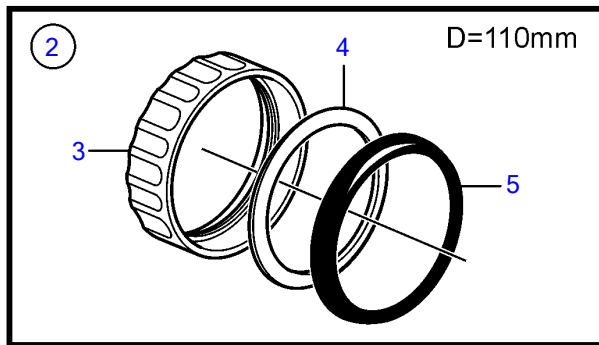

5.0GXIE-270-R

D=110mm

D=110mm

5.0GXIE-270-R

REF	PART NO.	QTY	DESCRIPTION	SEE SEC.	NOTES
1	3885214	1	Instrument		Oil pressure, coolant temp, fuel level, volt meter, White
			• Bulletin P-36-9-3	P-36-9-3-EN	New products in the EVC family
1	3885215	1	Instrument		Trim (analog), coolant temp, fuel level, volt meter, White
			• Bulletin P-36-9-3	P-36-9-3-EN	New products in the EVC family
1	3847876	1	Instrument		Oil pressure, coolant temp, fuel level, volt meter, Black
			• Bulletin P-36-9-3	P-36-9-3-EN	New products in the EVC family
1	3847879	1	Instrument		Trim (analog), coolant temp, fuel level, volt meter, Black
			• Bulletin P-36-9-3	P-36-9-3-EN	New products in the EVC family
2	3847888	1	Mounting kit		Black
			• Bulletin P-36-9-3	P-36-9-3-EN	New products in the EVC family
3	(3884098)	1	• Attaching ring		Obsolete part
4	3884103	1	• Gasket		
5	3847887	1	• Ring		
6	3885216	1	Mounting kit		Chrome
			• Bulletin P-36-9-3	P-36-9-3-EN	New products in the EVC family
7	(3884098)	1	• Attaching ring		Obsolete part
8	3884103	1	• Gasket		
9	3884096	1	• Ring		
10	3886791	1	X-ring		For flush mounting.
			• Bulletin P-36-9-3	P-36-9-3-EN	New products in the EVC family
11	874759	1	Extension cable\verl		L=1000mm
	3807043	1	Extension cable\verl		L=3000mm